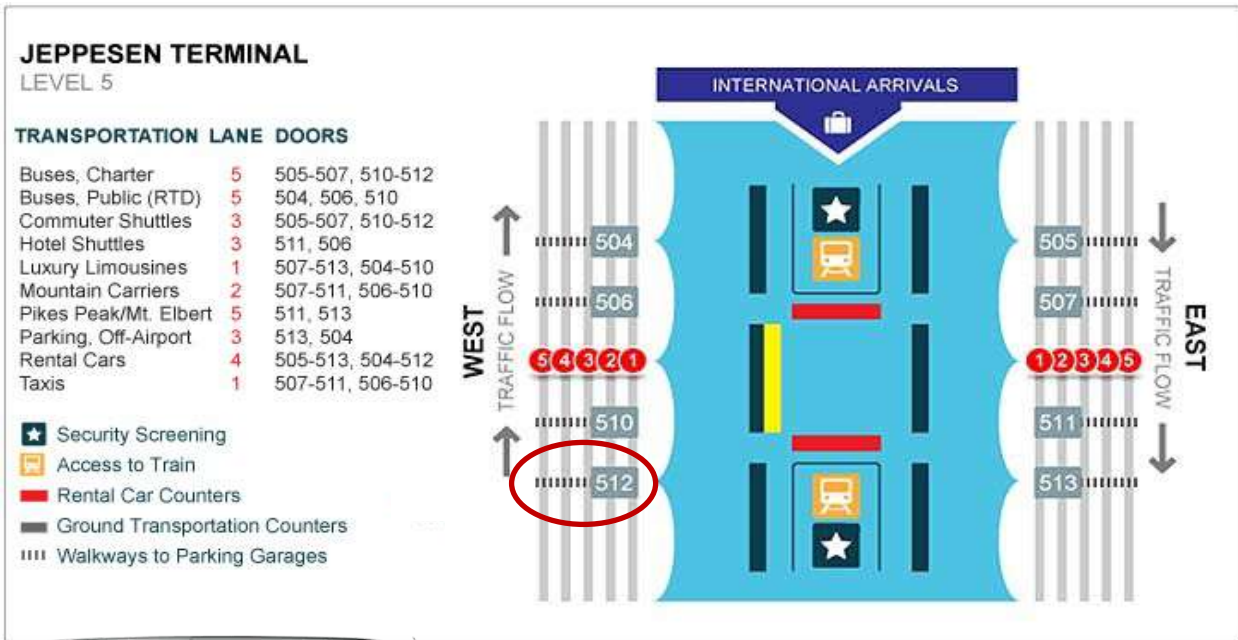

# COMPLIMENTARY SHUTTLE SERVICE TO... EMBASSY SUITES BY HILTON DENVER INTERNATIONAL AIRPORT

## Welcome to Denver!

Complimentary transportation to/from Denver International Airport is gladly provided for our valued guests by **Western Shuttles**. It's a 5.5 mile / 8-10 minute express commute door to door. We are the first stop on the way from the airport & the last stop heading back.

- 1)** When you land in Denver, if you checked luggage, make sure you have first retrieved that from Baggage Claim.
- 2) Exit Door 512 on the West Side and wait on Island 3.** Look for the shuttles with the **WS** Logo and let them know you are headed to Embassy Suites by Hilton Denver International Airport Hotel.
- 3)** Upon Arrival to the Hotel, ensure you check in with the Front Desk in a timely manner to sign up for your return trip. Our preference is to know your schedule 12-24 hours in advance. Shuttles run 24/7, however, please plan accordingly for ample time back to DIA.

*Safe Travels and Enjoy the Ride!*

Call the Hotel @  
**303-574-3000**  
should you need  
special assistance.